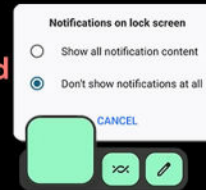

Screen Attention

Game Mode

Play Smooth,
Stay Focused

Atomized Memory 2.0

9%
More RAM
Available ↑

Cleared Clipboard History

Media Permission Control

App Lock