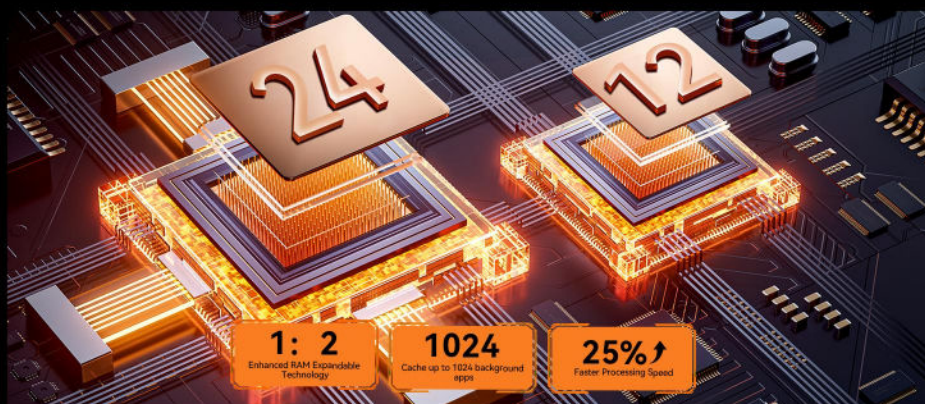

36GB RAM and 512GB ROM

With a massive **36GB of RAM and 512GB** of storage, Active 10 Pro lets you multitask effortlessly and store everything you need, from apps to music and movies. No more worrying about slowdowns or running out of space—experience blazing-fast performance and ample room for all your content, keeping you ready for anything.

12GB RAM + 24GB Expansion = Up to 36GB RAM

Seamlessly Manage Multiple Tasks

Active 10 Pro features 12GB RAM, expandable by an additional 24GB for a total of up to 36GB. Whether you're gaming, streaming, or managing up to 1024 background apps, enjoy lightning-fast app launches, seamless multitasking, and smooth overall performance.

512GB plus 2TB Expandable Storage

Store More. Enjoy More.

With 512GB ROM and up to 2TB expandable storage, Active 10 Pro allows you to easily store apps, photos, and videos. Enjoy the freedom to keep your favorite content without the worry of running out of space, ensuring you're always organized and ready.

512GB plus 2TB Expandable Storage

= 903K+ Songs

= 344K+ Photos

= 5K+ Short Videos