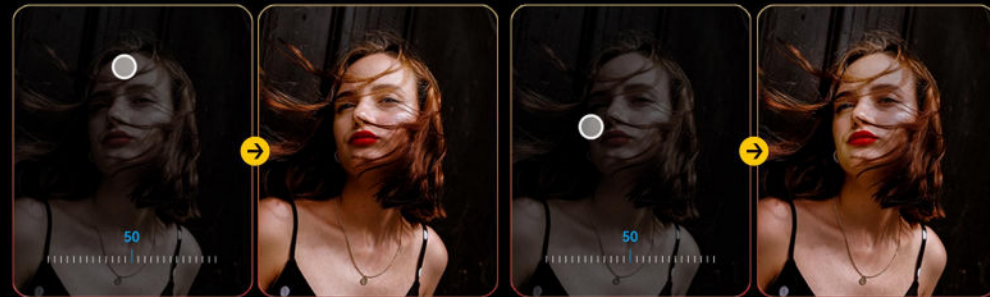

Magic Eraser

Instantly remove unwanted elements for a clean, polished photo.

AI Sky Replacement

Swap out skies for unique scenes, regardless of weather or location.

Luminous

Radiant

Ember

Portrait Blur

Create precise, professional-level blur effects for people and animals, making your subject pop.

Color Focus

Highlight your subject in color while turning the background black and white, adding cinematic drama.

Portrait Light

Adjust light manually for natural, even illumination, giving your portraits a studio-quality finish.

The First Rugged Tablet with 108MP Samsung HM6 AI Rear Camera

Every Snap, Picture-Perfect