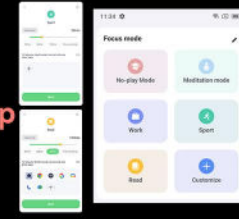

Focus Computing 2.0

F2FS & EROFS

25%
Faster App
Startup ↑

Cold Room

Freeze. Free.
Fluid Play

Health App

Every Step, All Tracked
Live Healthier

Focus Mode App