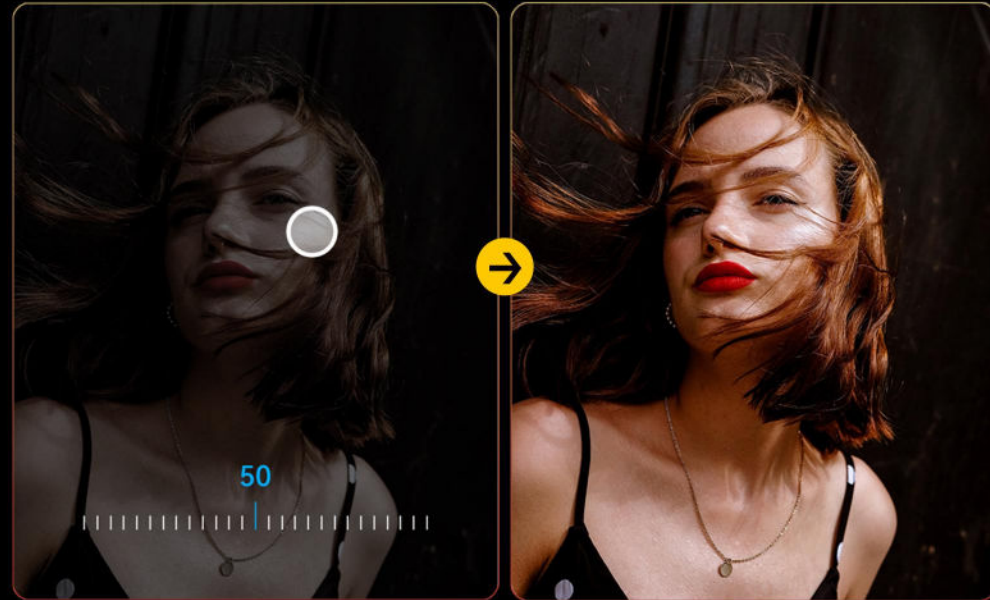

Magic Eraser

Instantly remove unwanted elements for a clean, polished photo.

AI Sky Replacement

Swap out skies for unique scenes, regardless of weather or location.

Luminous

Radiant

Ember

Portrait Blur

Create precise, professional-level blur effects for people and animals, making your subject pop.

Color Focus

Highlight your subject in color while turning the background black and white, adding cinematic drama.

Portrait Light

Adjust light manually for natural, even illumination, giving your portraits a studio-quality finish.

The First Rugged Tablet with 108MP Samsung HM6 AI Rear Camera

Every Snap, Picture-Perfect