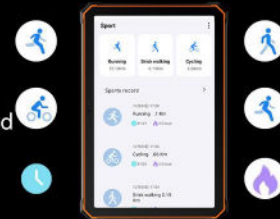

Focus Computing 2.0

F2FS & EROFS

25%
Faster App
Startup ↑

Cold Room

Freeze. Free.
Fluid Play

Health App

Every Step, All Tracked
Live Healthier

Focus Mode App