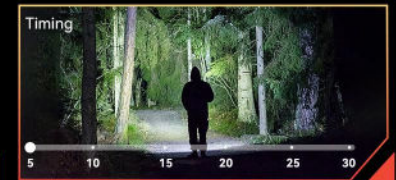

Timing

To extend the lifespan of the camping light, the system allows manual adjustment of the lighting duration. You can easily set a timer for 5 to 30 minutes to automatically turn off the light according to your needs.