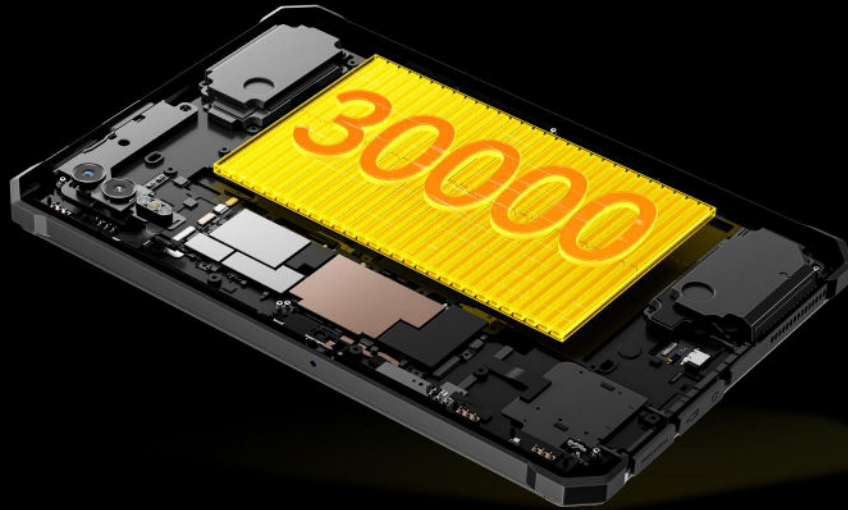

512GB plus 2TB Expandable Storage

= 903K+ Songs

= 344K+ Photos

= 5K+ Short Videos

No.4 The World's 1st 5G Rugged Tablet with 30,000mAh Battery & Harman AudioEFX®

Built Tough, Lasts Long — Experience Power, Sound, and Comfort

30,000mAh Ultra-Capacity Solid-State Battery

90 Days of Ultra-Long Standby

Active 10 Pro is the world's first 5G rugged tablet with a massive 30000mAh solid-state battery, offering up to 90 days of battery life. Whether you're adventuring in -20°C freezing cold or +60°C scorching heat, Active 10 Pro provides long-lasting, stable performance, ensuring you can explore with confidence, free from worries about extreme temperatures