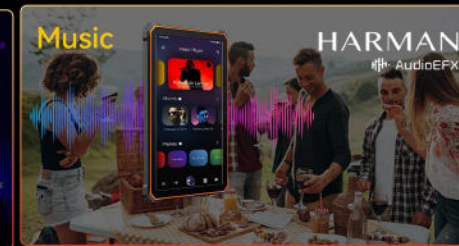

Dual Harman Kardon Stereo Smart-PA BOX Speakers Sound By Harman AudioEFX®

Tune into Timeless, Feel the Beat

Equipped with built-in Harman Kardon speakers, it delivers perfect audio whether you're listening to music, watching movies, or gaming. Enjoy immersive sound quality that elevates every moment and satisfies your need for premium audio.

HARMAN
AudioEFX

Dual Smart-K Box x **HARMAN**
AudioEFX

Harman AudioEFX®— Bringing Modern Comfort to the Wilderness

Smart Mode automatically adjusts sound settings for optimal performance, whether you're watching movies, playing games, or making calls. Every laugh and emotional moment comes alive, bringing you closer to the action.

At a remote mine party, friends gather to enjoy music. In **Music Mode**, deep bass and clear highs blend into a beautiful symphony, making this outdoor party unforgettable.

Experience ultimate streaming with Active 10 Pro. Immerse yourself in stunning 1080P resolution, all backed by Widevine L1 certification for top-notch video quality. **Movie Mode** delivers cinema-quality sound, making every explosion and heartbeat feel real.