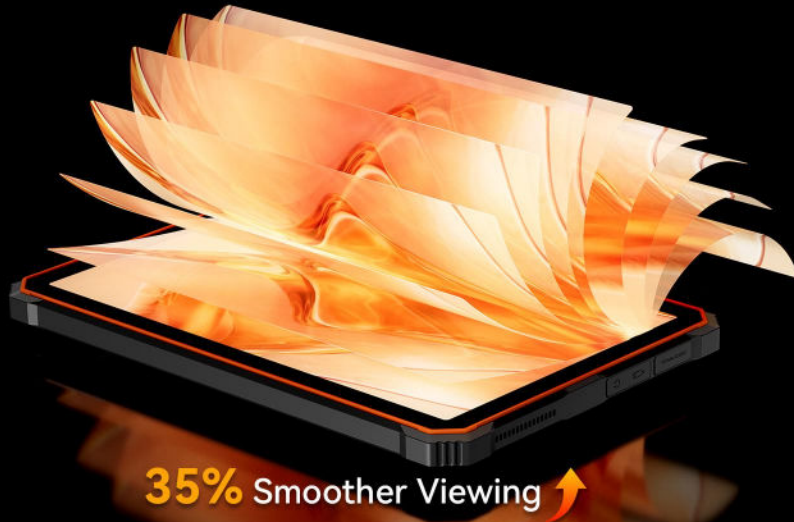

At a remote mine party, friends gather to enjoy music. In **Music Mode**, deep bass and clear highs blend into a beautiful symphony, making this outdoor party unforgettable.

Experience ultimate streaming with Active 10 Pro. Immerse yourself in stunning 1080P resolution, all backed by Widevine L1 certification for top-notch video quality. **Movie Mode** delivers cinema-quality sound, making every explosion and heartbeat feel real.

Spend an exciting weekend with friends playing games in a wilderness clearing. **Game Mode** provides precise sound positioning, allowing you to react quickly and immerse yourself in the game world.

During remote explorations, **Voice Mode** ensures clear voice reproduction, whether in noisy environments or quiet forests. Stay connected effortlessly, share your adventures, and plan your next moves with ease, making your journey safer and more enjoyable.

Upgraded 11" Ultra-Durable FHD+ IPS Screen

Delve into Visual Delight

Pushing your visual world boundaries into **85% screen-to-body ratio**, the vast 11-inch display offers fairly ample space to roam about. Delve into the world and glut your eyes with vivid details.