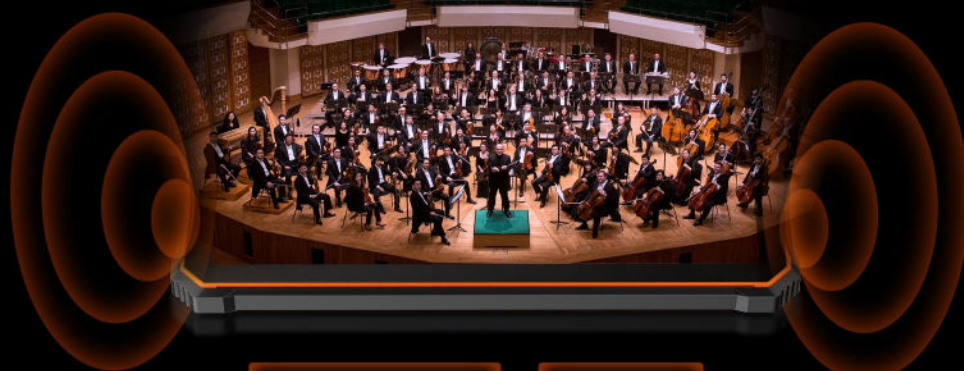

Dual Harman Kardon Stereo Smart-PA BOX Speakers Sound By Harman AudioEFX®

Tune into Timeless, Feel the Beat

Equipped with built-in Harman Kardon speakers, it delivers perfect audio whether you're listening to music, watching movies, or gaming. Enjoy immersive sound quality that elevates every moment and satisfies your need for premium audio.

HARMAN
AudioEFX

Dual Smart-K Box x **HARMAN**
AudioEFX