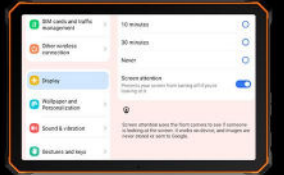

Screen Attention