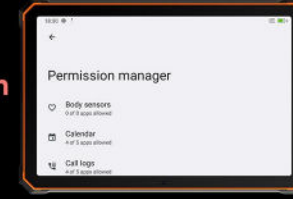

Screen Attention

Game Mode

Play Smooth,
Stay Focused

Atomized Memory 2.0

9%
More RAM
Available ↑

Cleared Clipboard History

Media Permission Control

App Lock