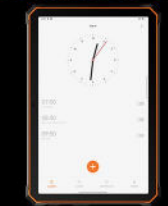

Bigger, Neater, Quicker

Versatile Desktop

Customizable Timers

Real-time Subtitle

All-new PC Mode 2.0

Workspace App
Separate Work Space
from Personal
One

No.6 Blackview Promises Support for Android 15 Updates, Plus Online Hotline & Offline Physical Repair Center