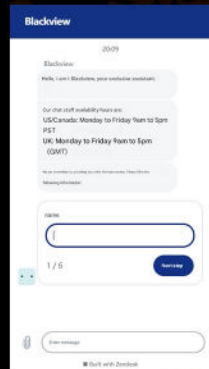

No.6 Blackview Promises Support for Android 15 Updates, Plus Online Hotline & Offline Physical Repair Center

Seamless Android Version Updates, A Peace of Mind Shopping Experience

Full Support for the Latest Android 15 Update

Experience the Latest Technology, Enjoy Endless Possibilities

Blackview promises that the Active 10 Pro supports the latest Android 15 updates. With built-in OTA update functionality, you'll always enjoy the newest and smoothest Android experience. Easily access the latest system features and optimizations to keep your device running at its best.

*Regarding follow-up upgrade, the actual version shall prevail.

Call Us

Whether you have any pre-sales or after-sales questions, you can contact our professional customer service team. We are committed to providing top-notch customer service, ensuring that every one of your needs is promptly addressed and properly handled.

United States	United Kingdom	Germany	Canada
 Business Hours: Monday to Friday, 9:00 AM to 5:00 PM (Pacific Standard Time)	 Business Hours: Monday to Friday, 8:00 AM to 11:00 AM (Greenwich Mean Time)	 Business Hours: Monday to Friday, 9:00 AM to 5:00 PM (Central European Time)	 Business Hours: Monday to Friday, 9:00 AM to 5:00 PM (Pacific Standard Time)
Contact Number: +1 (717) 896-6060	Contact Number: +44 7700 156388	Contact Number: +49 157 3598 0115	Contact Number: +1 (587) 841-0500

*All times are given in local time.

Live Chat Call Us Email Us

Timely Online Customer Service

Ultimate Service. Unmatched Peace of Mind