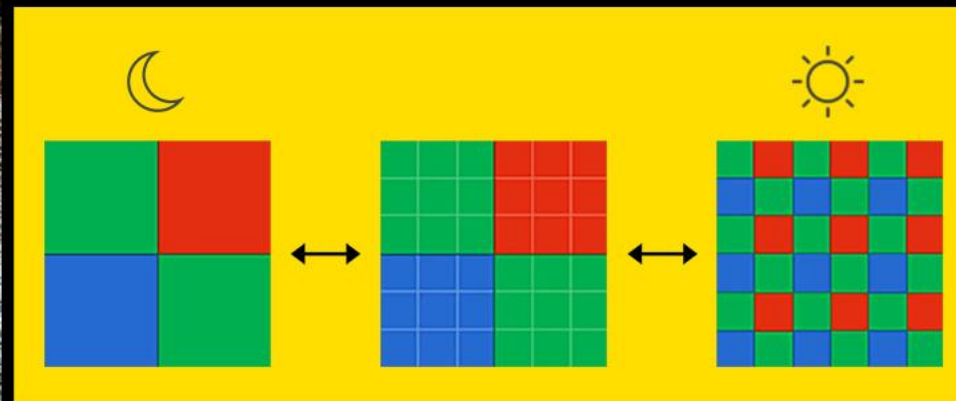

Bright Nights. Vivid Memories.

Shine through the shadows. The HM6 combines nine pixels into one ultra-large $1.92\mu\text{m}$ pixel for dramatically brighter night shots with less noise. Smart-ISO intelligently adapts to your surroundings, so even low-light environments like tents, caves, or moonlit job sites look clear and full of life.