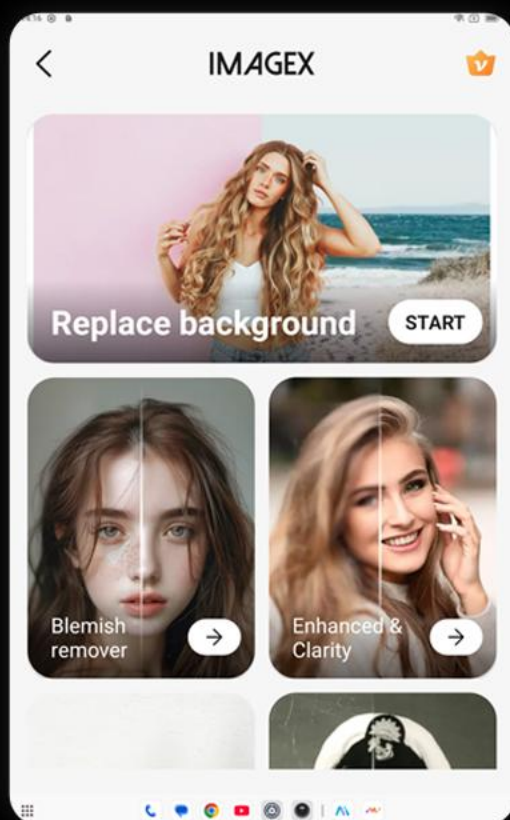

Hi Doki App

AI Image to Image

AI Text to Image

AI Music Composition

AI Document Parsing

AI Online Search

AI Tutoring Assistant

ImageX App

Powerful AI Photo Tools for Real-World Adventures

Snap in tough terrain. Edit like a pro. With 18 advanced AI features, ImageX transforms raw captures into refined visuals, ready for reports, documentation, or storytelling.