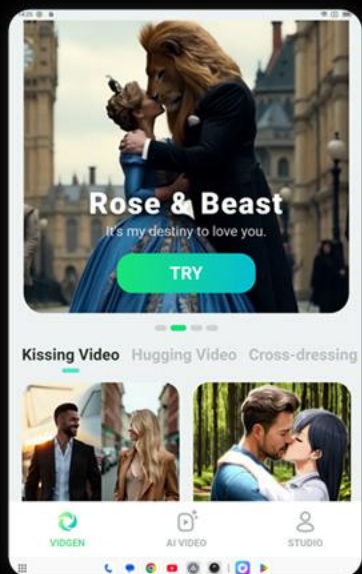

VidGen App

Smart AI Video Editor

Turn moments into missions. From construction footage to camping clips, VidGen gives your field videos cinematic polish in seconds. No editing experience needed.