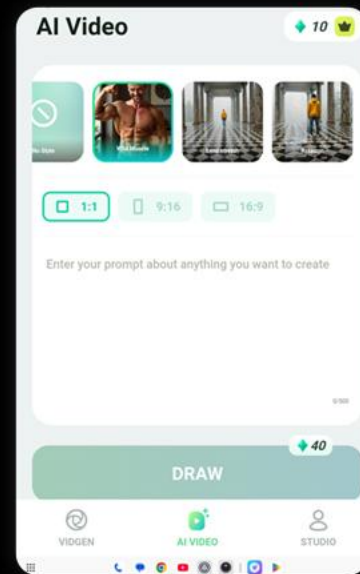

VidGen App

Smart AI Video Editor

Turn moments into missions. From construction footage to camping clips, VidGen gives your field videos cinematic polish in seconds. No editing experience needed.