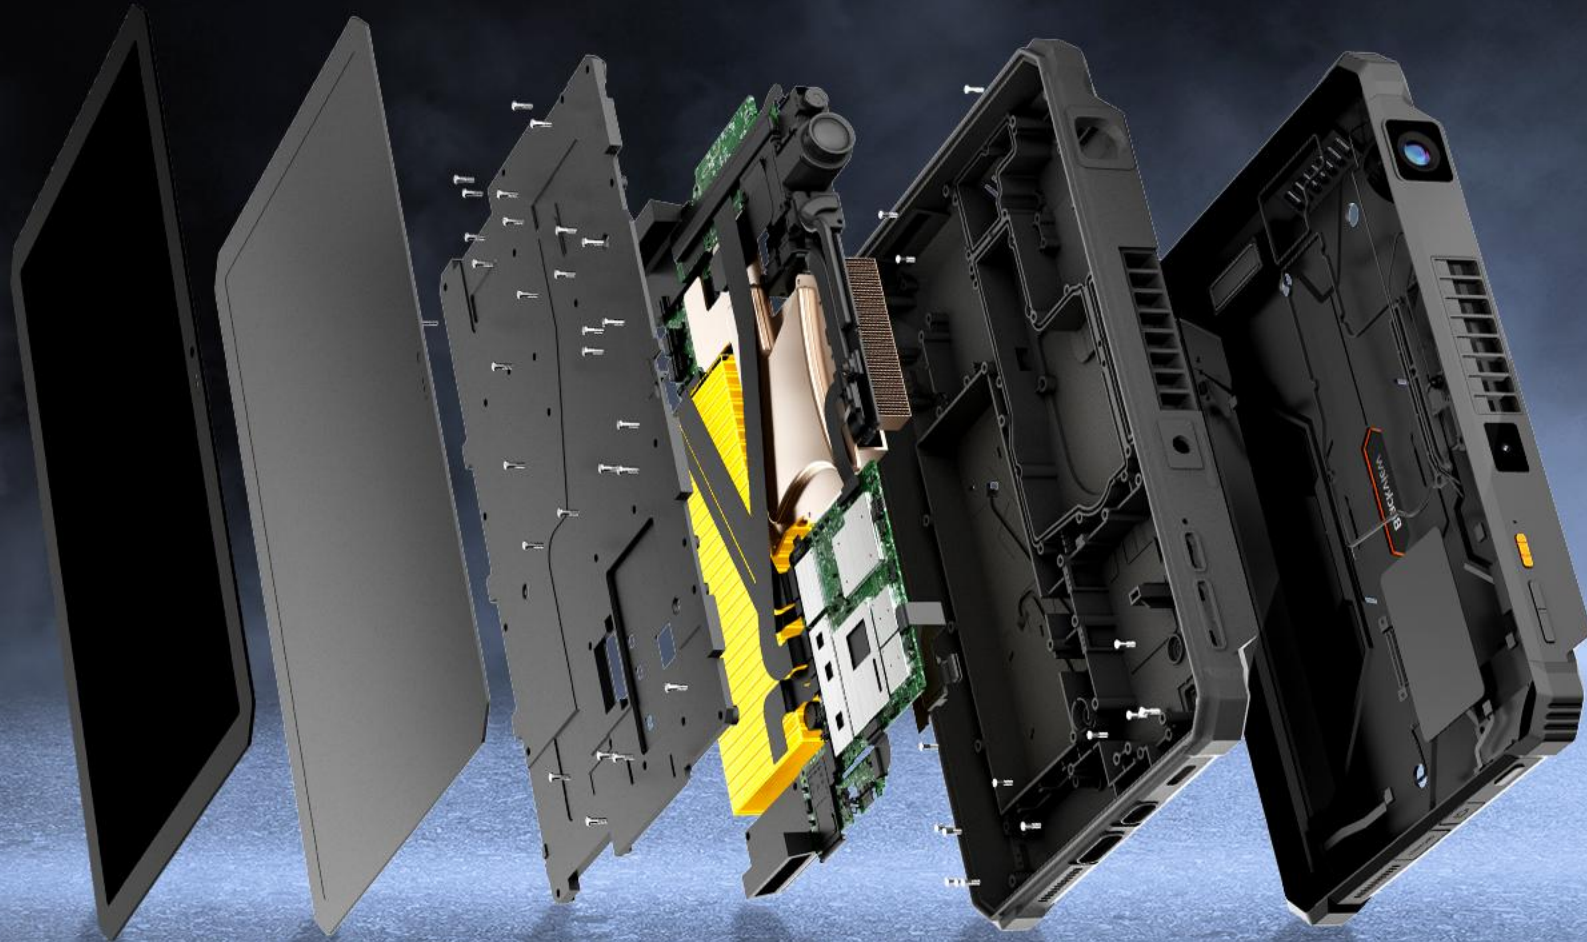

Active 12 Pro

World's 1st 200LM 1080P 120" Autofocus Projector 5G AI Rugged Tablet

A Rugged Beast That Redefines Smart Rugged Lifestyle. Your On-the-Go Theater. Fully Upgraded Performance Monster.

IronShell Body to Redefine Ruggedness

360° Protection. All Corners. All Fronts. All Round.

Built for those who demand more from their gear, Active 12 Pro redefines durability with full-grade rugged certifications, professional structural engineering, and industry-leading impact resistance. Whether you're on a construction site, out in the wild, or tackling everyday accidents, it's tough enough to survive—and thrive—where others fail.

Underwater Camera

120-Inch Colossal Projection – Sharper Projection. More Precision.

Why stay small when you can go massive? Break free from tiny screens and step into a 120-inch viewing experience—right from the palm of your hand. Built for campfire stories, on-site strategy, or a Netflix break under the stars. Enjoy your movie nights, field briefings, and spontaneous showtime. From palm to wall, it's not just bigger — it's bolder.