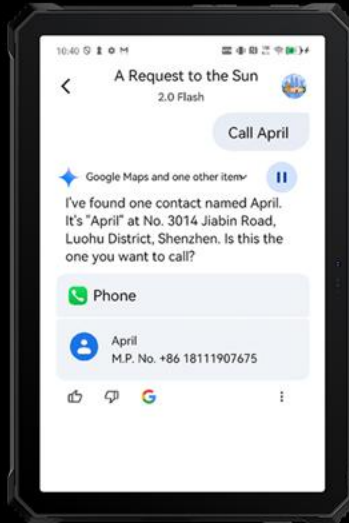

Google Gemini: A smarter companion for your Android tablet

Voice Wakeup & Voiceprint Recognition

Real-time Voice Interaction

Screen-aware Assistance

Global Smart Control

Integrate the world's top three AI models