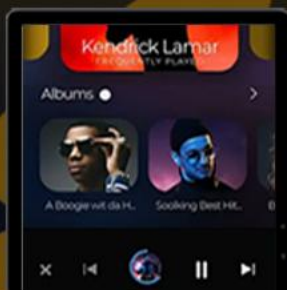

Style

Pop X Cheerful X Saxophone X Decelerating X

Female vocals X

Get inspired

Ride the Wild Wind Try

Shadows and Secrets Try

AI Lyric Writer

Romantic,Pop,Sunshine Smile

Get inspired

Sunshine Smile

When you walk into the room,
Colors brighten, flowers bloom.
Your laughter dances in the air,
Like a melody beyond compare.

Personalized Music Styles

Easy Playlist Management

Play Anytime & Anywhere

Explore & Get Inspired

Commercial Use Unlimited Sharing

More dynamic and more personalized

轮播壁纸

大文件夹

全局搜索

New apps for a new experience

Surfline