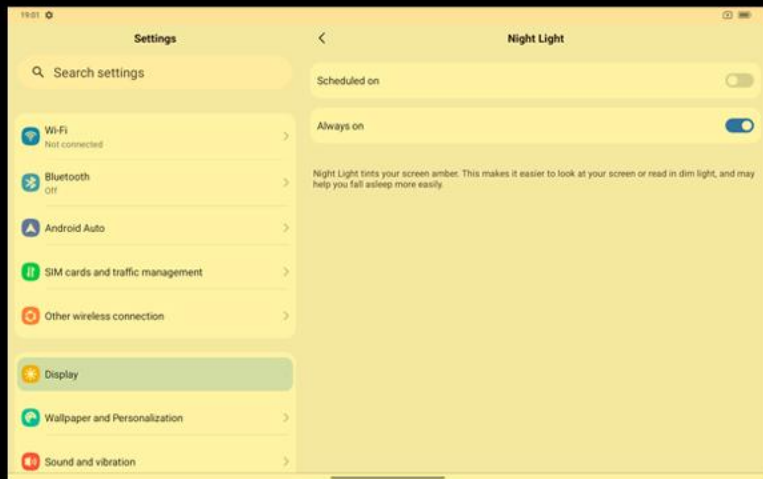

Day & Night. All Eye Comfort

Night Light