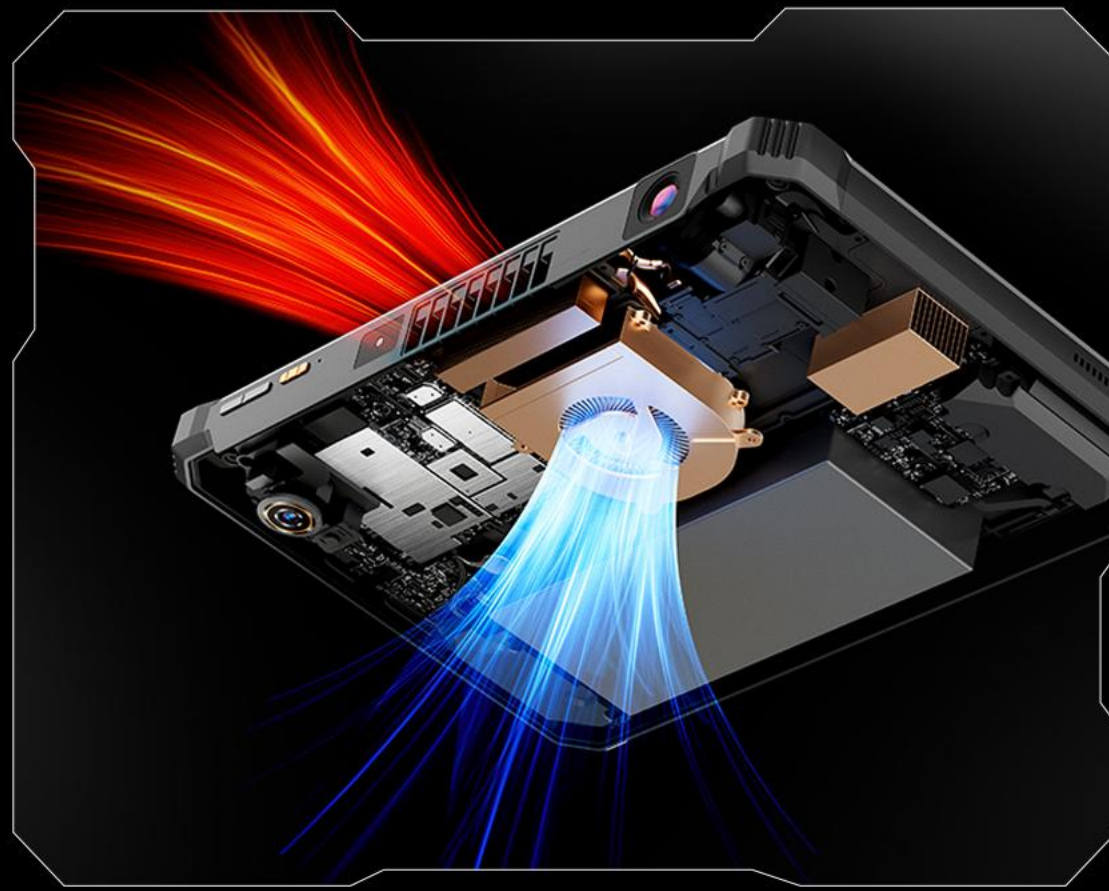

120" Cinema-like Viewing

45" Traditional TV

11"
Handheld
Screen

180° Free-Floating Aluminum Stand

Integrated Heat Dissipation Fan

Built-in Intelligence for Crystal Clarity.

With Autofocus

Without Autofocus

Built-in
Distance Sensor

Auto Screen
Orientation

Smart/Manual
Keystone Correction

Auto/
Manual Focus

±20° Vertical
Keystone Correction

±60° Horizontal
Keystone Correction

Family Movie Time at Home
Create a cozy theater vibe in any room