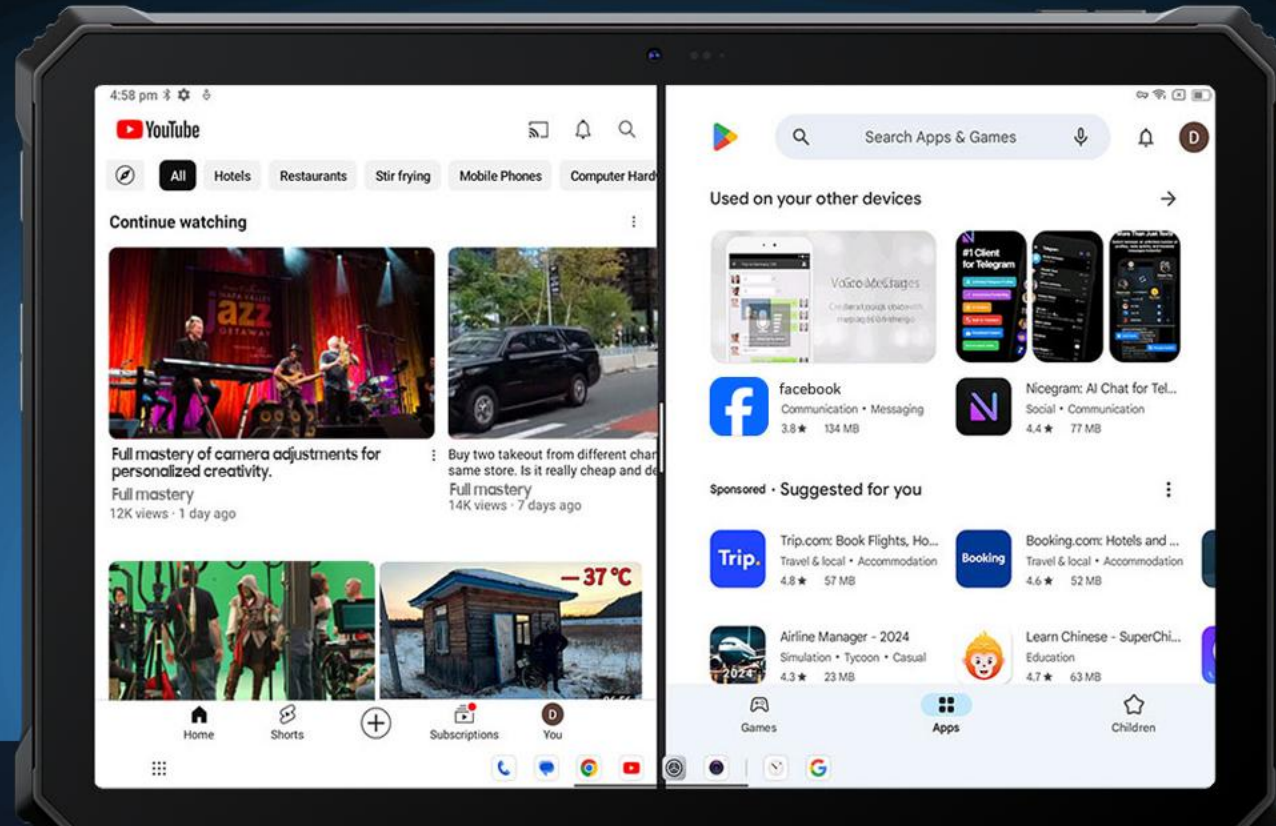

Split View with Smart App Pairing

Smart Pairing for Smarter Multitasking

Take your productivity to the next level with seamless split-screen multitasking on the Active 12 Pro. Save your favorite app combos right to the desktop, so you can open them together with a single tap.

Kindle/Google Docs

Zoom/Microsoft Word

Chrome/WPS

YouTube/Instagram

Map/TripAdvisor