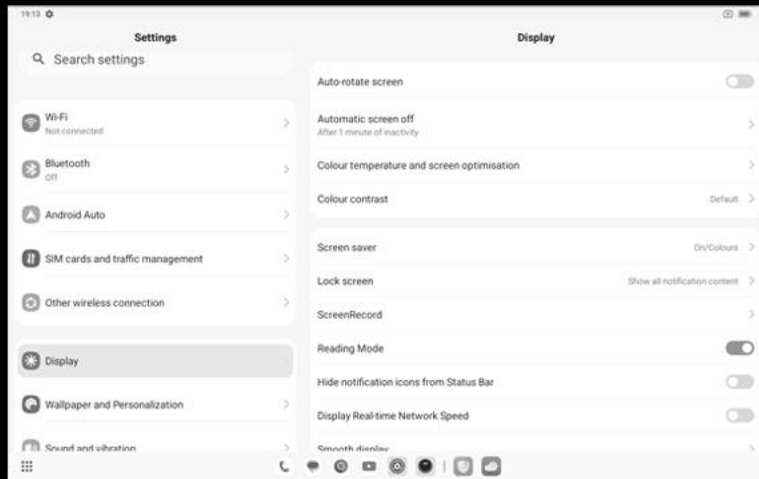

Adventure Ready. Vision Friendly

From sun-scorched trails to twilight camps, our TÜV SÜD Low Blue Light Certified display keeps your eyes comfortable on the go. Navigate, capture, and create, all day, all terrain, no eye fatigue.

Day & Night. All Eye Comfort

Night Light

Reading Mode

Dark Mode (Enhanced/Moderate/Gentle)

PC Mode 2.0 with
Wireless Keyboard & Mouse Support

Your Portable Productivity Hub. Prioritize What Matters Most

Turn your Active 12 Pro into a portable workstation with PC Mode 2.0. Enjoy a desktop-like multi-window viewing experience wherever you are — complete with wireless mouse and keyboard support, resizable windows, and an intuitive multi-window layout.