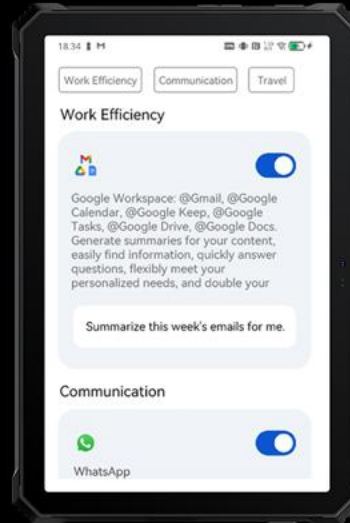

Google Gemini: A smarter companion for your Android tablet

Voice Wakeup & Voiceprint Recognition

Real-time Voice Interaction

Screen-aware Assistance

Global Smart Control

Integrate the world's top three AI models