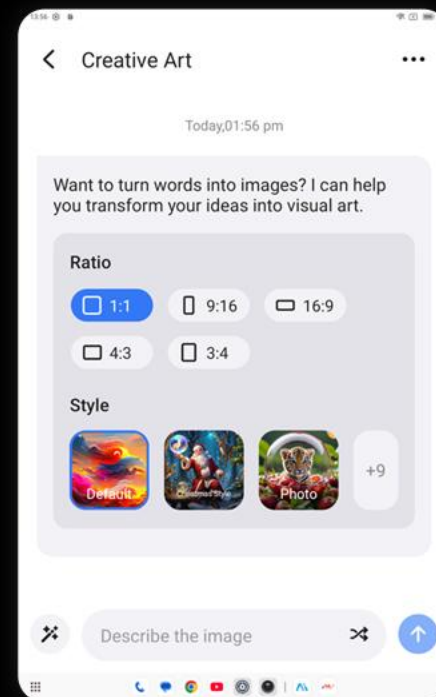

Google Gemini: A smarter companion for your Android tablet

Voice Wakeup & Voiceprint Recognition

Real-time Voice Interaction

Screen-aware Assistance

Global Smart Control

Integrate the world's top three AI models

 deepseek
DeepSeek-R1

ChatGPT-4o mini

 Gemini AI Flash 2.0
Thinking Experimental

AI

AI Smart Chat Assistant

Always Ready, Always Capable .From field planning to idea generation, Hi Doki is your digital teammate — fast, friendly, and always professional.

Hi Doki App

AI Image to Image

AI Text to Image

AI Music Composition

AI Document Parsing

AI Online Search

AI Tutoring Assistant

ImageX App