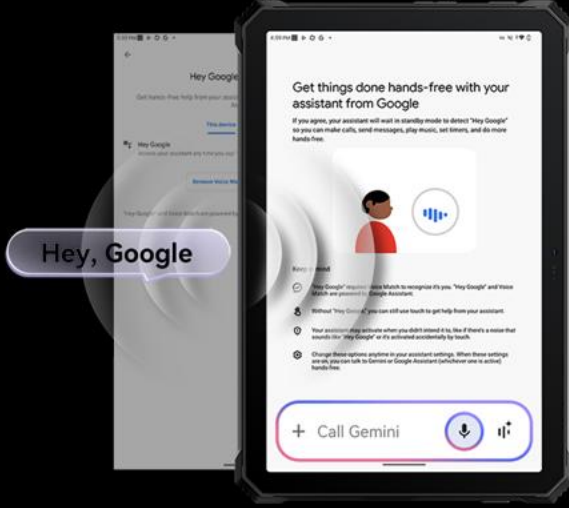

Every Detail, Drawn Your Way.

From field notes to fine lines, the stylus delivers precise strokes with zero lag. It's made for anyone who creates, corrects, and communicates without limits.

*The stylus pen is included.

Google Gemini: A smarter companion for your Android tablet

Voice Wakeup & Voiceprint Recognition

Real-time Voice Interaction

Screen-aware Assistance

Global Smart Control

Integrate the world's top three AI models