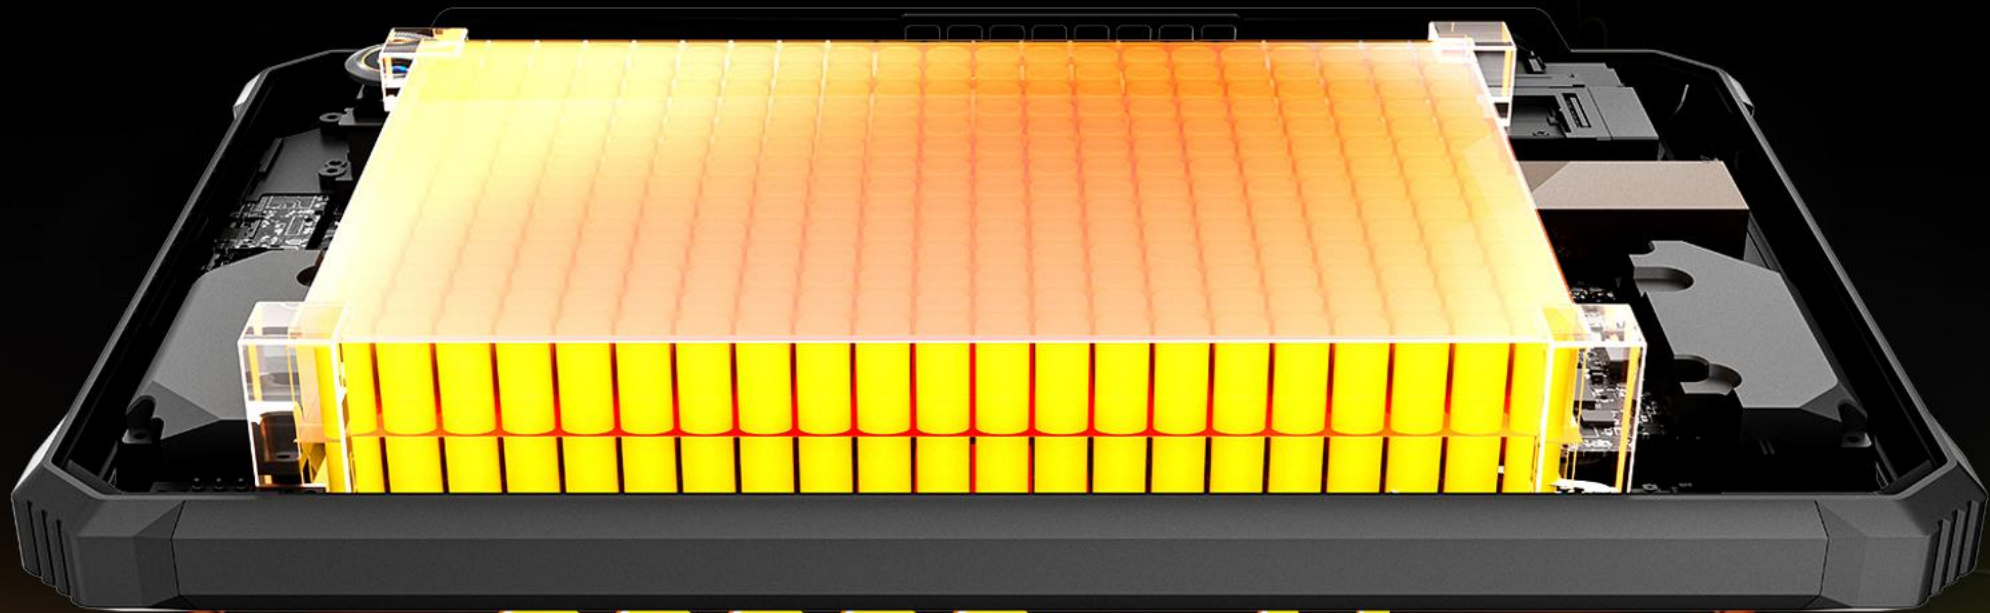

30000mAh Power Beast

Titan Battery. Built Like A Battery Tank

Built with four ultra-dense cells working in harmony, Active 12 Pro is your all-day energy companion. From dawn patrols in rugged terrains to late-night strategy sessions, it powers your rugged tablet without missing a beat.

Game

20 hrs

Video

21 hrs

Browsing

26 hrs

Calling

149 hrs

Music

103 hrs

Projection

6.75 hrs

Illumination

19 hrs

Standby

112 Day

30000mAh