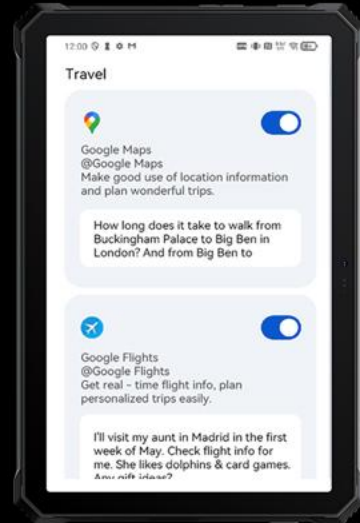

Google Gemini: A smarter companion for your Android tablet

Voice Wakeup & Voiceprint Recognition

Real-time Voice Interaction

Screen-aware Assistance

Global Smart Control

Integrate the world's top three AI models