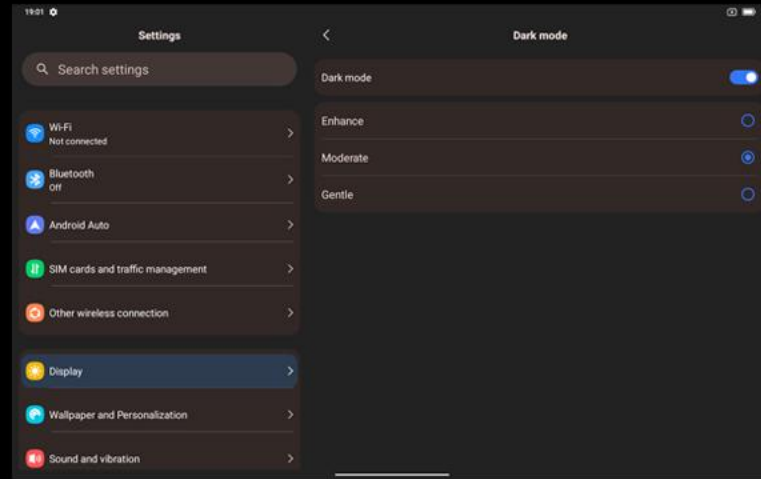

Day & Night. All Eye Comfort

Night Light

Reading Mode

Dark Mode (Enhanced/Moderate/Gentle)

PC Mode 2.0 with
Wireless Keyboard & Mouse Support

Your Portable Productivity Hub. Prioritize What Matters Most

Turn your Active 12 Pro into a portable workstation with PC Mode 2.0. Enjoy a desktop-like multi-window viewing experience wherever you are — complete with wireless mouse and keyboard support, resizable windows, and an intuitive multi-window layout.