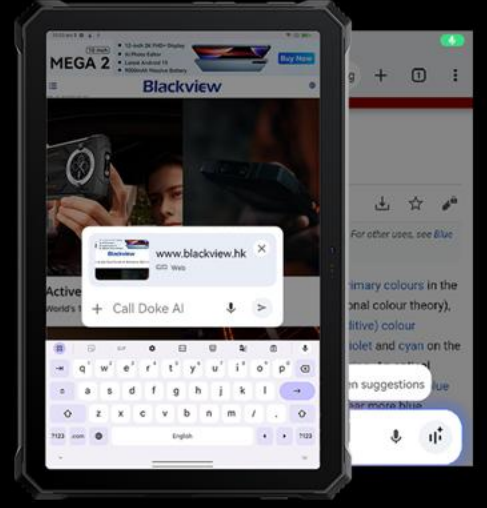

Google Gemini: A smarter companion for your Android tablet

Voice Wakeup & Voiceprint Recognition

Real-time Voice Interaction

Screen-aware Assistance

Global Smart Control

Integrate the world's top three AI models