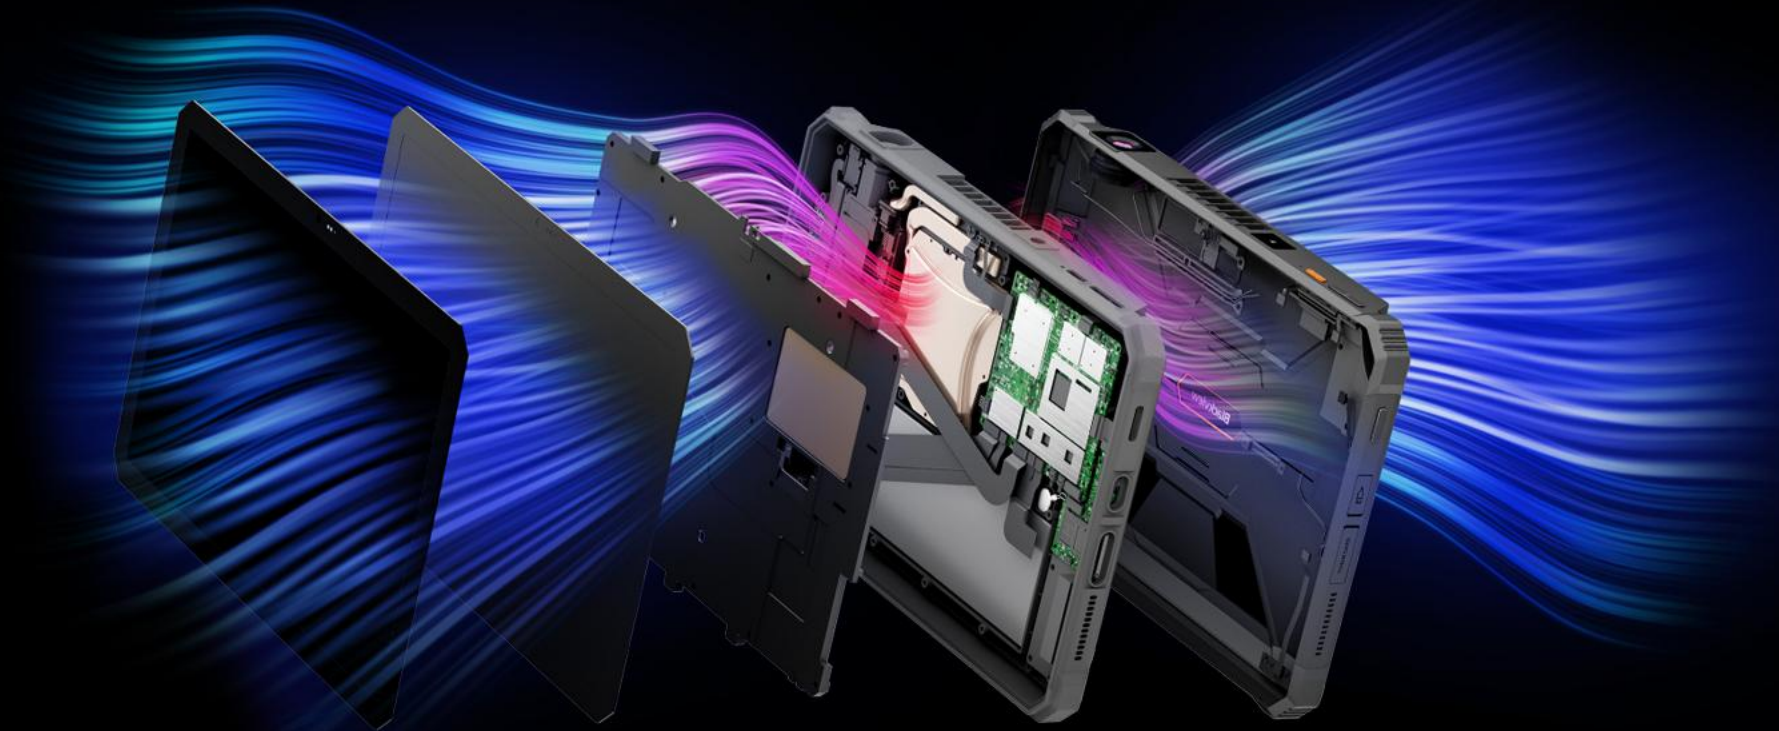

Peak Performance. Zero Overheat

Advanced Cooling System

Engineered for heavy workloads and harsh environments, the intelligent cooling system keeps performance smooth and stable. No overheating, no slowdowns. Whether you're multitasking on-site or gaming off-duty, it runs cool so you can power through.

Maintains 39°C Under Heavy CPU Load