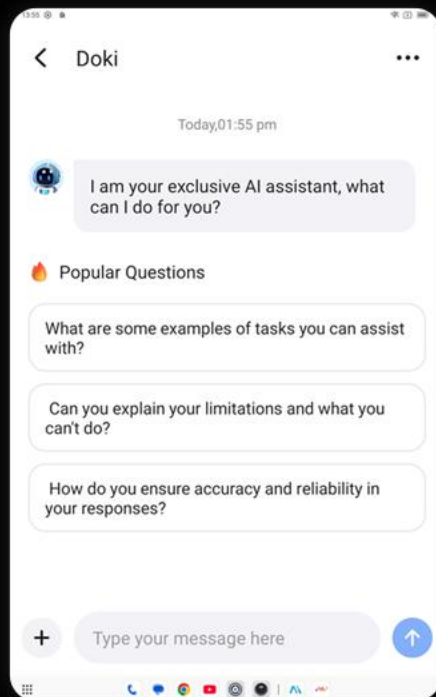

 deepseek
DeepSeek-R1

ChatGPT-4o mini

 Gemini AI Flash 2.0
Thinking Experimental

AI

AI Smart Chat Assistant

Always Ready, Always Capable .From field planning to idea generation, Hi Doki is your digital teammate — fast, friendly, and always professional.

Hi Doki App

AI Image to Image

AI Text to Image

AI Music Composition

AI Document Parsing

AI Online Search

AI Tutoring Assistant

ImageX App