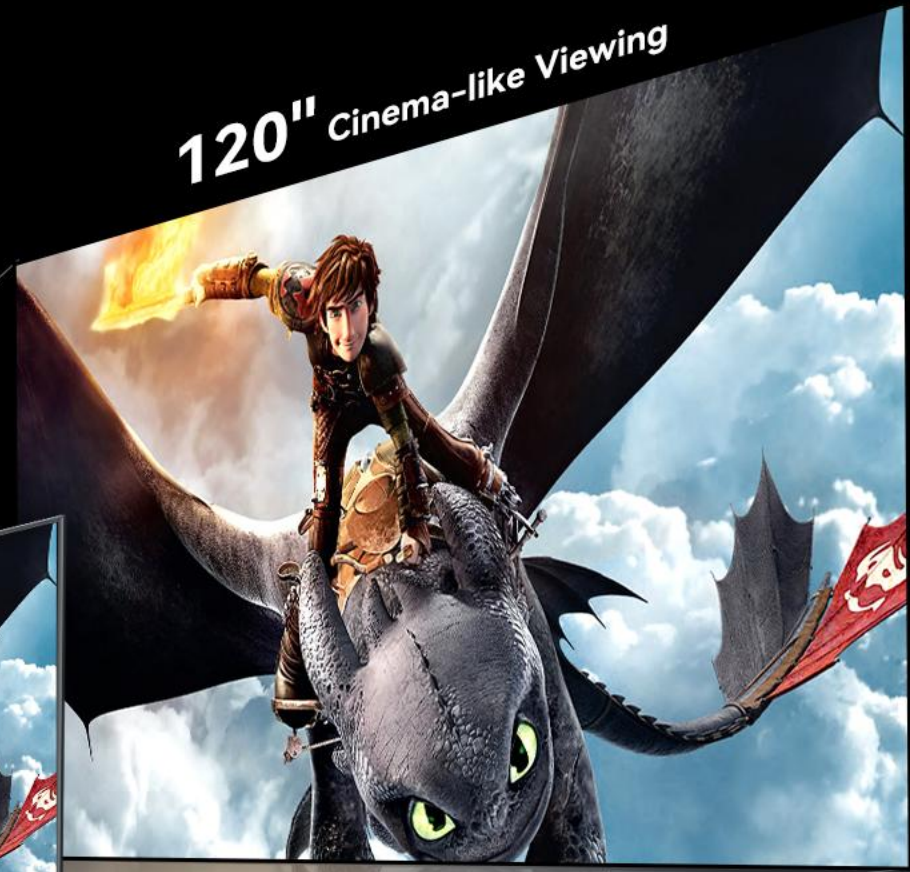

1080P Resolution Ultra-clear Details	200lm Brightness More Vivid, Crisper Viewing	60 FPS Smooth Playback Fluent Motion. Zero Lag.

Widevine L1

Widevine L1 Certification ,1080P Streaming Support

120" Cinema-like Viewing