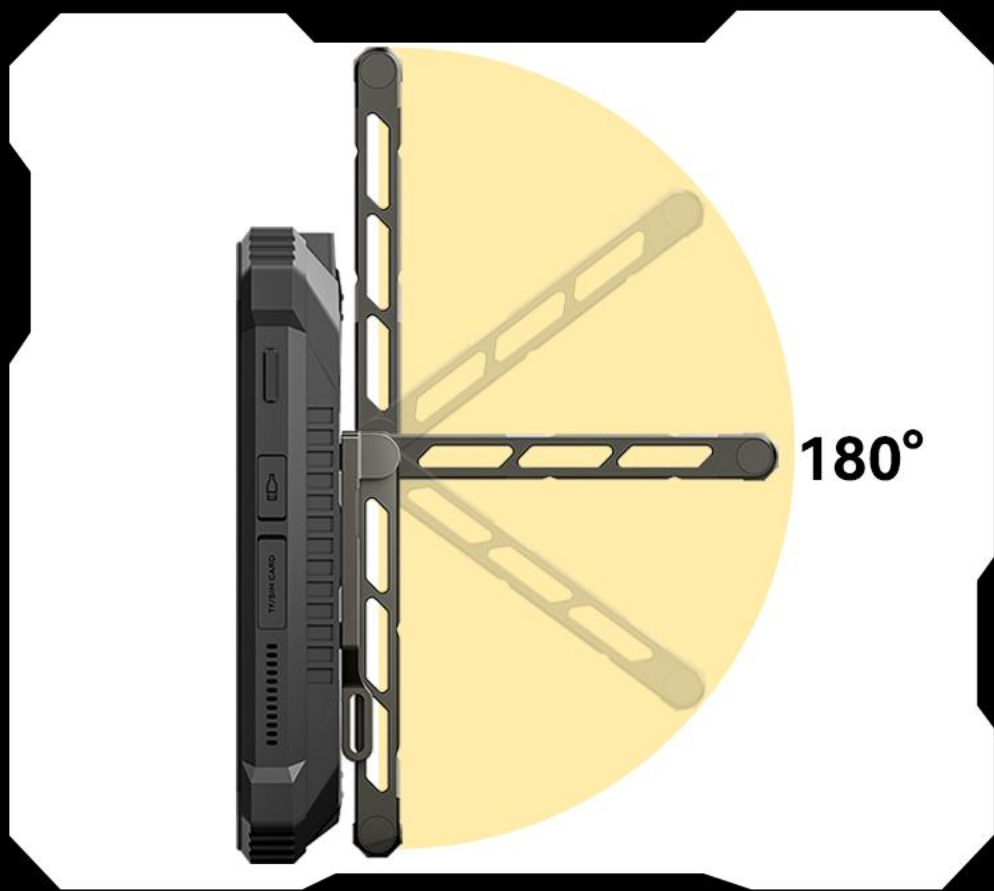

120" Cinema-like Viewing

45" Traditional TV

11"
Handheld
Screen

180° Free-Floating Aluminum Stand

Integrated Heat Dissipation Fan

Built-in Intelligence for Crystal Clarity.

With Autofocus

Without Autofocus