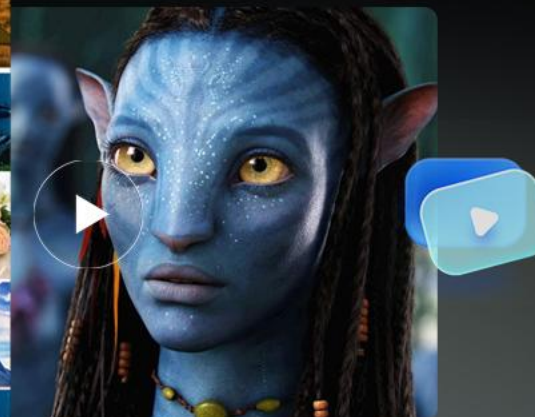

1TB + 2TB
TF Expansion