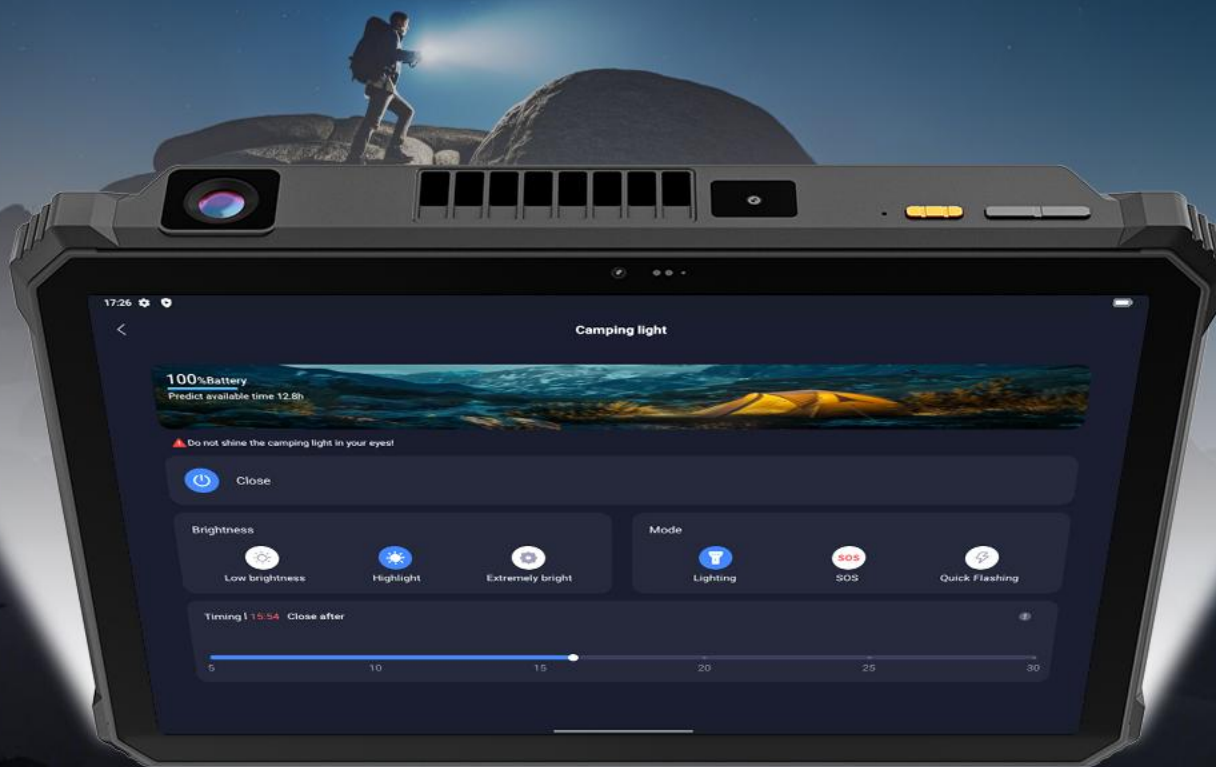

Underwater Camera

120-Inch Colossal Projection – Sharper Projection. More Precision.

Why stay small when you can go massive? Break free from tiny screens and step into a 120-inch viewing experience—right from the palm of your hand. Built for campfire stories, on-site strategy, or a Netflix break under the stars. Enjoy your movie nights, field briefings, and spontaneous showtime. From palm to wall, it's not just bigger — it's bolder.

One-Key Operation

303 LED Lights on Each Side
Spread Across A Wider Array

400lm High Brightness
Ultra-clear Illumination

Lighting Tailored to Your Needs

3-Level Adjustable Brightness

Low 

Highlight 

Extremely Bright 

SOS Mode

Strobe Mode

Custom Timer Setting

Timing | 09:57 Close after

30000mAh Power Beast

Titan Battery. Built Like A Battery Tank

Built with four ultra-dense cells working in harmony, Active 12 Pro is your all-day energy companion. From dawn patrols in rugged terrains to late-night strategy sessions, it powers your rugged tablet without missing a beat.