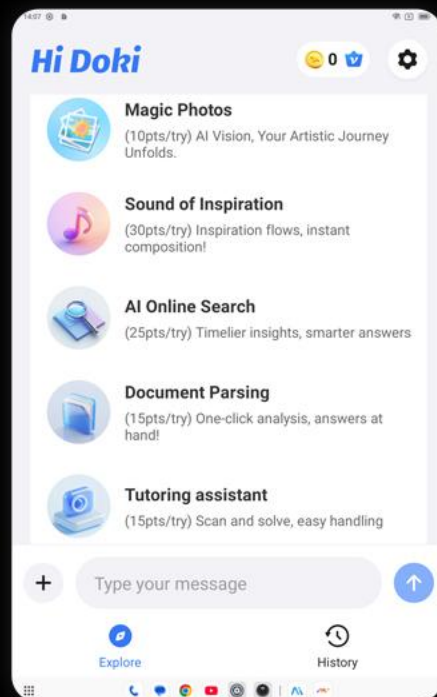

Google Gemini: A smarter companion for your Android tablet

Voice Wakeup & Voiceprint Recognition

Real-time Voice Interaction

Screen-aware Assistance

Global Smart Control

Integrate the world's top three AI models

 deepseek
DeepSeek-R1

ChatGPT-4o mini

 Gemini AI Flash 2.0
Thinking Experimental

AI

AI Smart Chat Assistant

Always Ready, Always Capable .From field planning to idea generation, Hi Doki is your digital teammate — fast, friendly, and always professional.

Hi Doki App

AI Image to Image

AI Text to Image

AI Music Composition

AI Document Parsing

AI Online Search

AI Tutoring Assistant

ImageX App