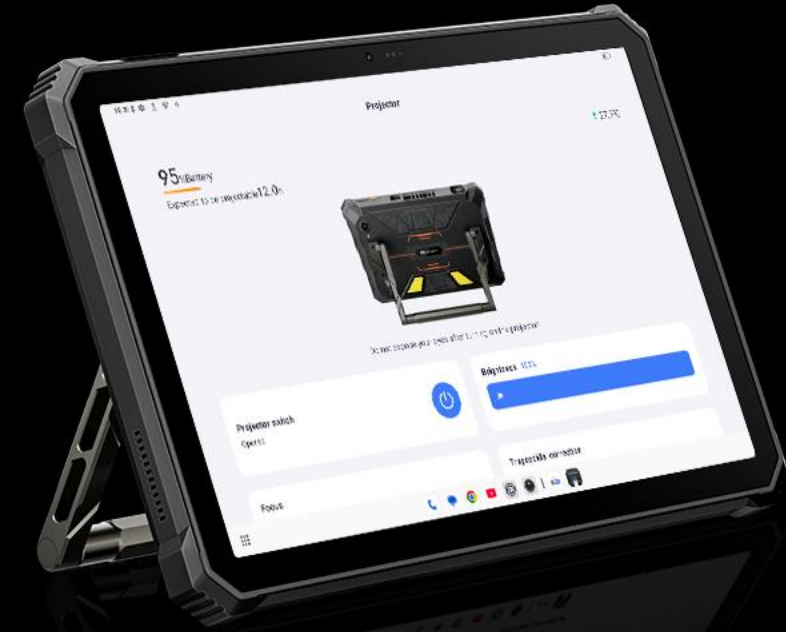

120" Cinema-like Viewing

45" Traditional TV

11"
Handheld
Screen

180° Free-Floating Aluminum Stand

Integrated Heat Dissipation Fan

Built-in Intelligence for Crystal Clarity.

With Autofocus

Without Autofocus

Built-in
Distance Sensor

Auto Screen
Orientation

Smart/Manual
Keystone Correction

Auto/
Manual Focus

±20° Vertical
Keystone Correction

±60° Horizontal
Keystone Correction

Family Movie Time at Home
Create a cozy theater vibe in any room