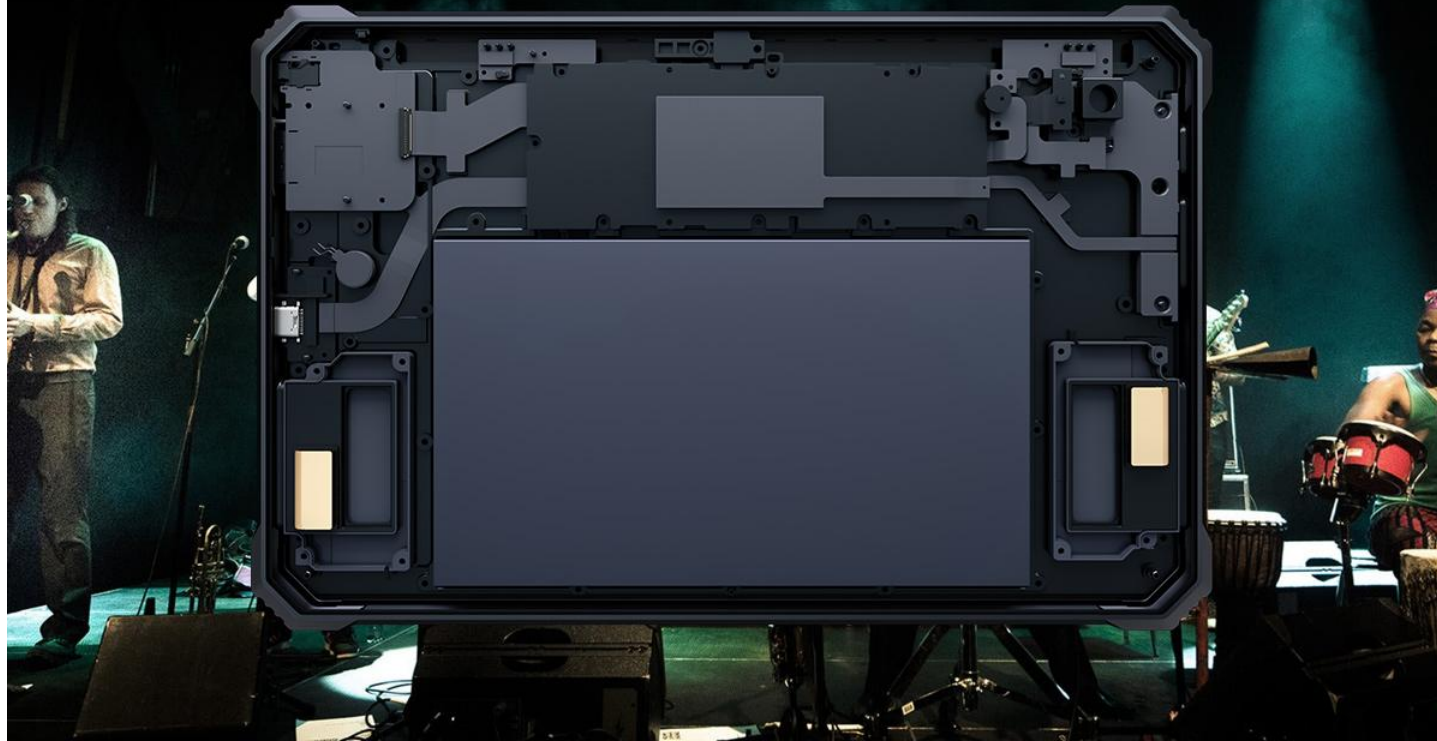

Surround Yourself with Stereo Bliss Sound By Harman AudioEFX®

Delight in true immersive audio with Harman Kardon's sound. Blackview collaborated with experts to enhance the acoustic effects of Quad smart-PA BOX Harman Kardon speakers, providing exquisite and crisp high-end sound quality. The surround stereo sound of Active 8 Pro will immerse you further when watching movies and allow you to forget your surroundings while listening to your favorite playlist.