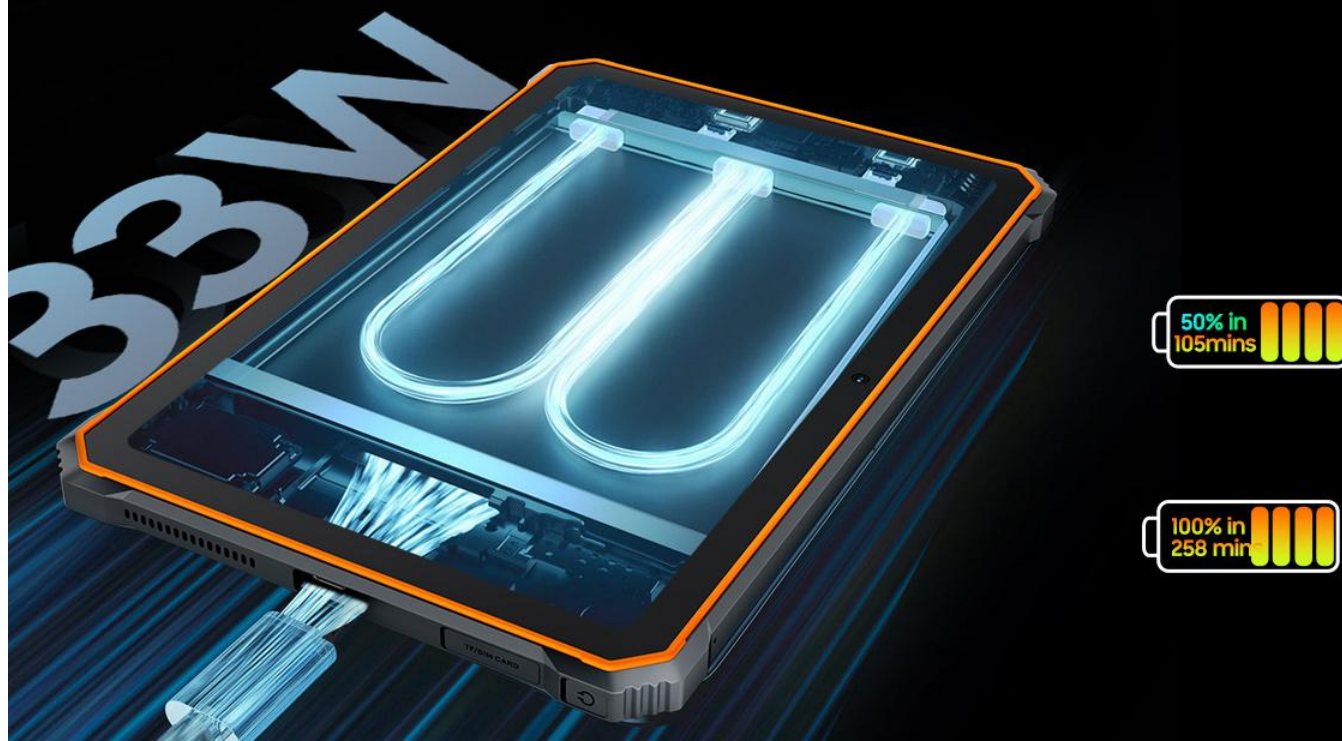

33W Fast Charge

Surge Back to Full Power in an Instant

Supercharge your Active 8 Pro with a lightning-fast 33W charge that keeps up with your energetic outdoor lifestyle. And when you're geared up for action, Active 8 Pro is right by your side! In a mere 285 minutes, this mighty 22000mAh battery reaches full capacity, ensuring uninterrupted adventures that can span days or even months.