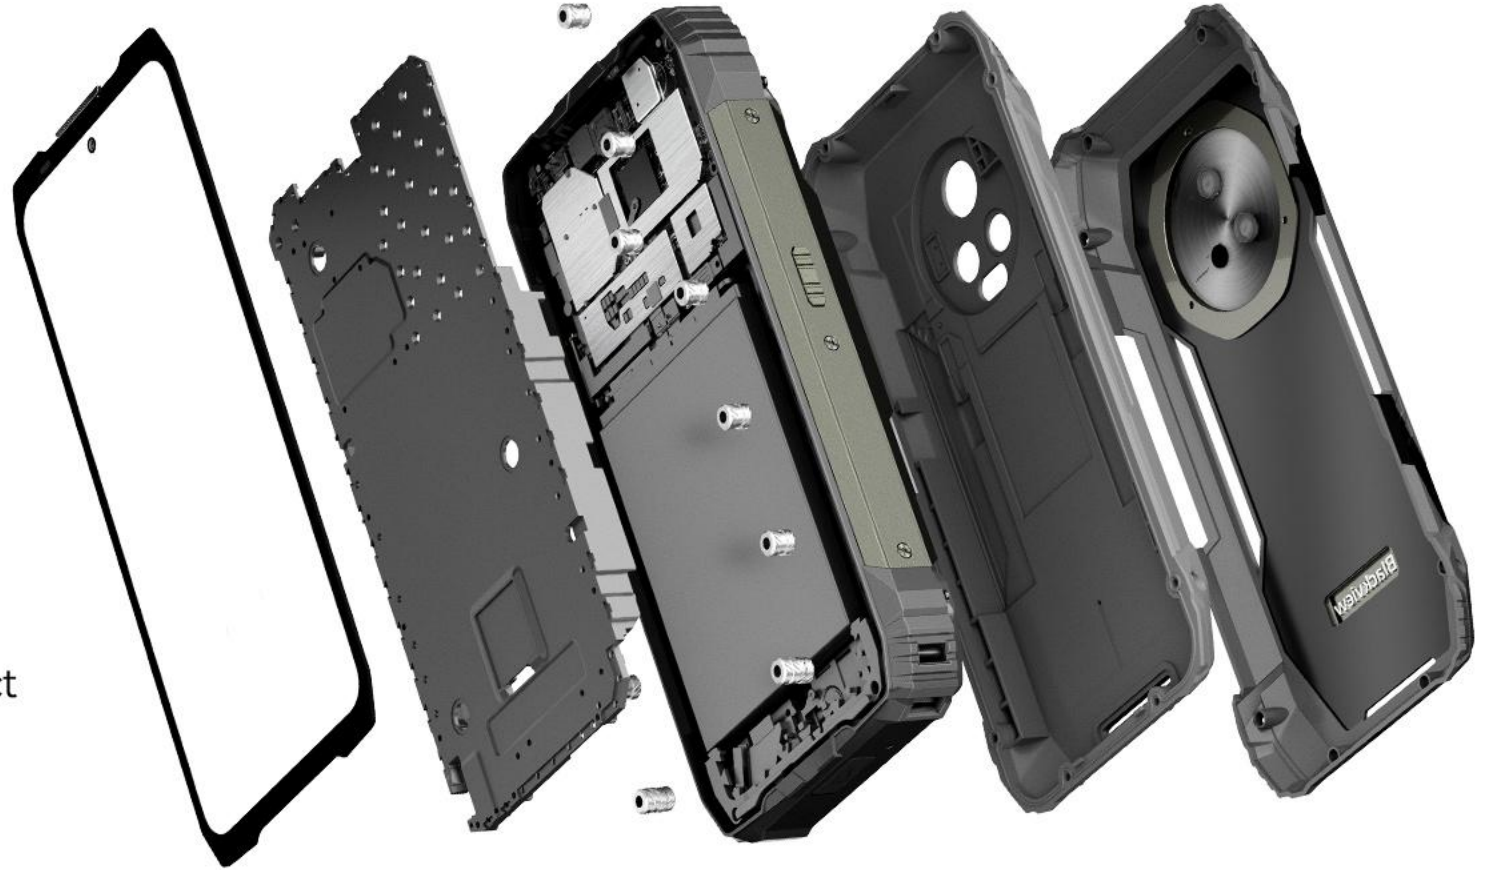

5-Layer

ArmorShield
Structure

4 Corners

Reinforced
Protection

400%↑

Stronger Impact
Resistance

Gorilla® Glass 5

Al-Ti Alloy Shell