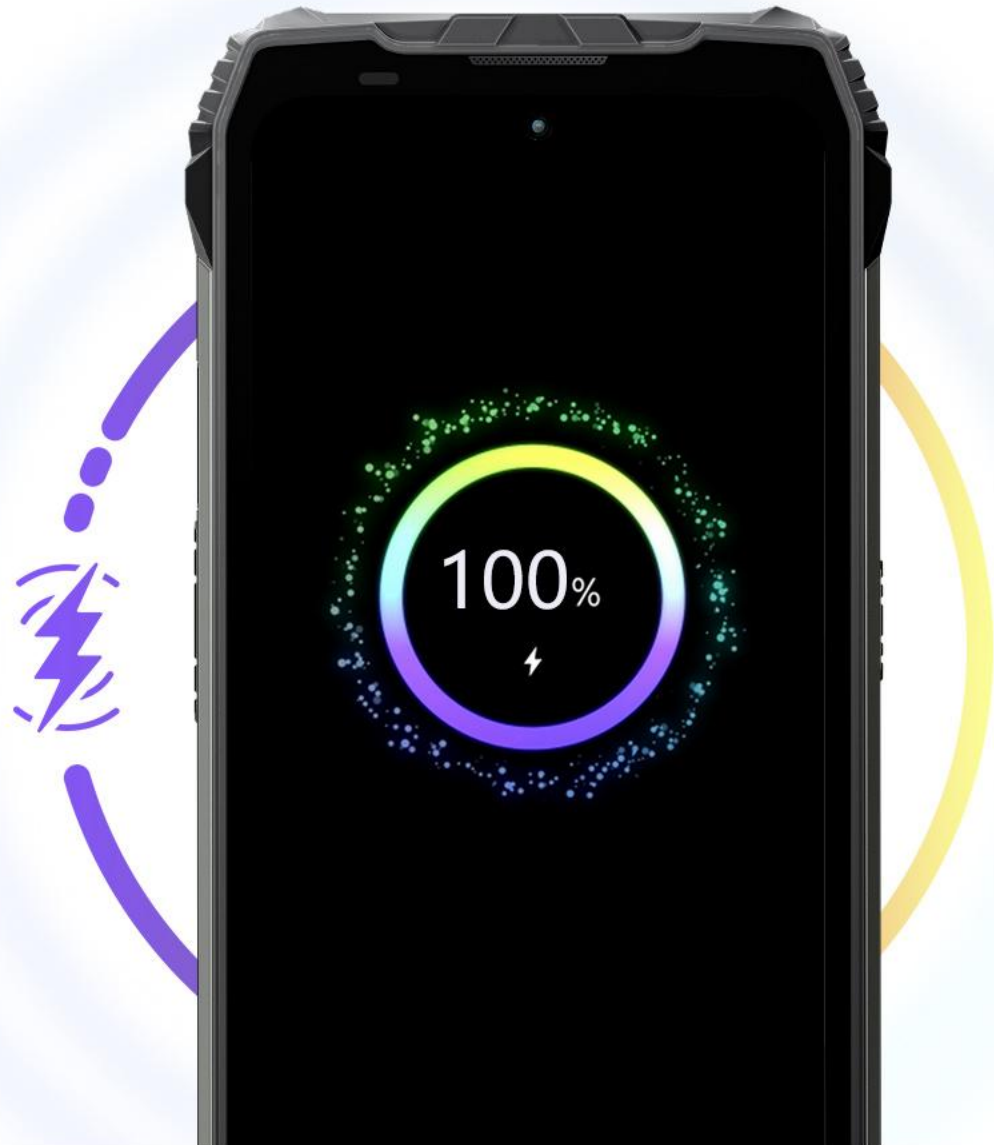

Share power anytime, anywhere.

Mobile Phone

Smart Watch

TWS Earphones

Camping Lights

Industry's Only Self-Developed World's Top 3 AI Models. All in One.

Voiceprint Activation & Hands-Free Control

Global Smart Control