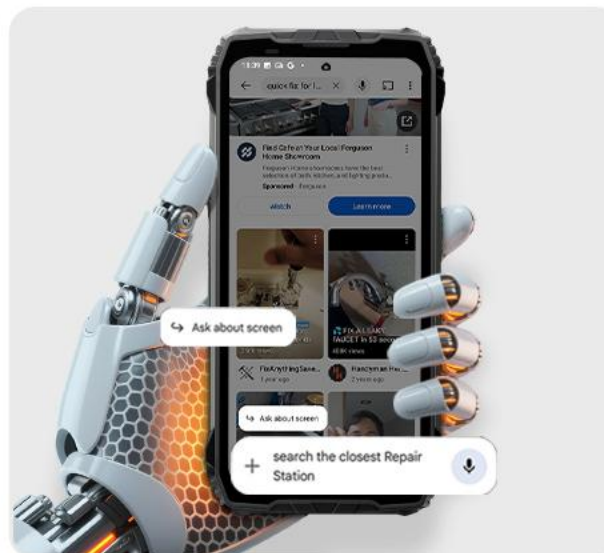

Share power anytime, anywhere.

Mobile Phone

Smart Watch

TWS Earphones

Camping Lights

Industry's Only Self-Developed World's Top 3 AI Models. All in One.

Voiceprint Activation & Hands-Free Control

Global Smart Control

One voice, full command across apps and settings.

Full-Screen Assistance

Instant on-screen help, wherever you are.

Real-Time Interaction

Converse naturally, wherever duty takes you.